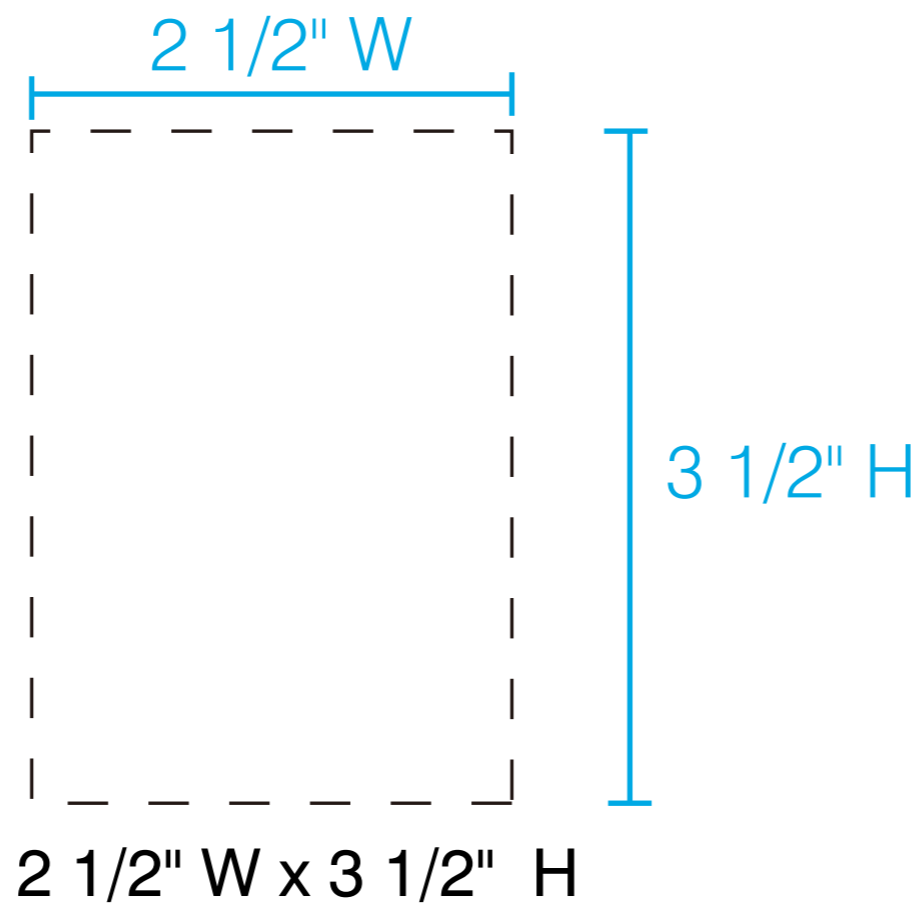

## Full Color XL Size

Run Charge: \$1.50(G)