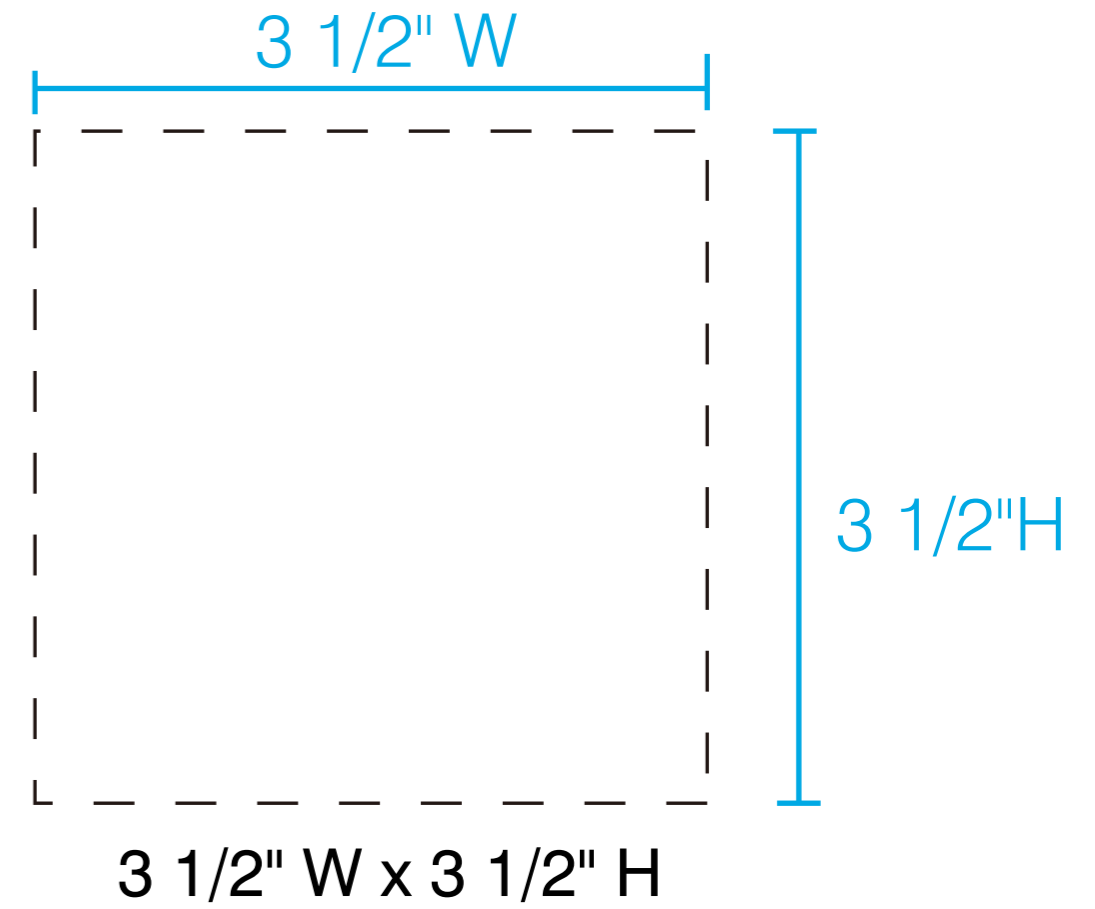

## Full Color XL Size

Run Charge: \$1.50(G)